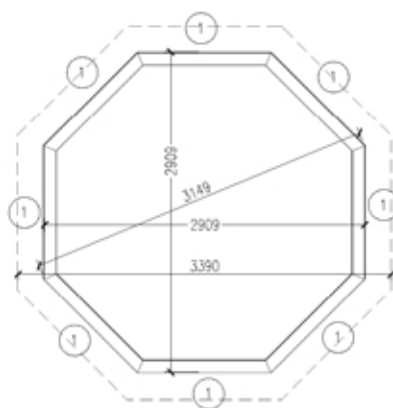

# Specifications

Inside area, m2	6.9
Shape	8 corners
External dimension (WxD), mm	2909x2909
Number of Windows	4
Number of opening Windows	4
Weight, kg	1100
Number of benches	5
Number of sleeping benches	-
Group of people	5-10
Size of Windows, mm	680x380
Size of Doors, mm	780x1500

# Windows

Double 680x380 cm diameter glass units ensures: lower heat transfer to the outside, as much as possible of light transmission, hermetic characteristics and long usage time.