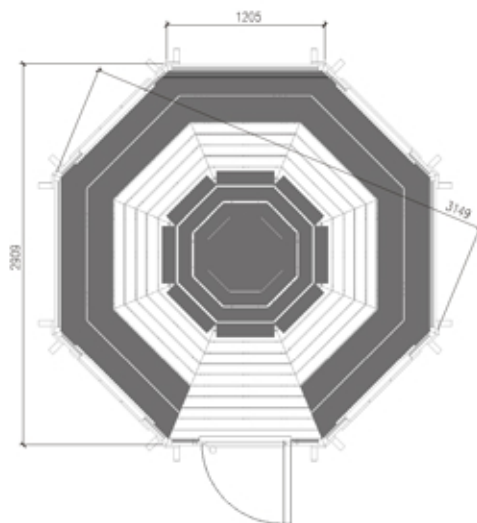

# Specifications

Inside area, m2	6.9
Shape	8 corners
External dimension (WxD), mm	2909x2909
Number of Windows	4
Number of opening Windows	4
Weight, kg	1100
Number of benches	5
Number of sleeping benches	-
Group of people	5-10
Size of Windows, mm	680x380
Size of Doors, mm	780x1500

# Windows

Double 680x380 cm diameter glass units ensures: lower heat transfer to the outside, as much as possible of light transmission, hermetic characteristics and long usage time.