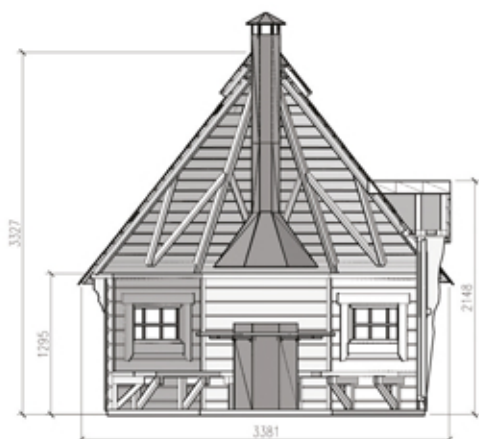

# Specifications

Inside area, m2	6.9
Shape	8 corners
External dimension (WxD), mm	2909x2909
Number of Windows	4
Number of opening Windows	4
Weight, kg	1100
Number of benches	5
Number of sleeping benches	-
Group of people	5-10
Size of Windows, mm	680x380
Size of Doors, mm	780x1500

# Windows

Double 680x380 cm diameter glass units ensures: lower heat transfer to the outside, as much as possible of light transmission, hermetic characteristics and long usage time.