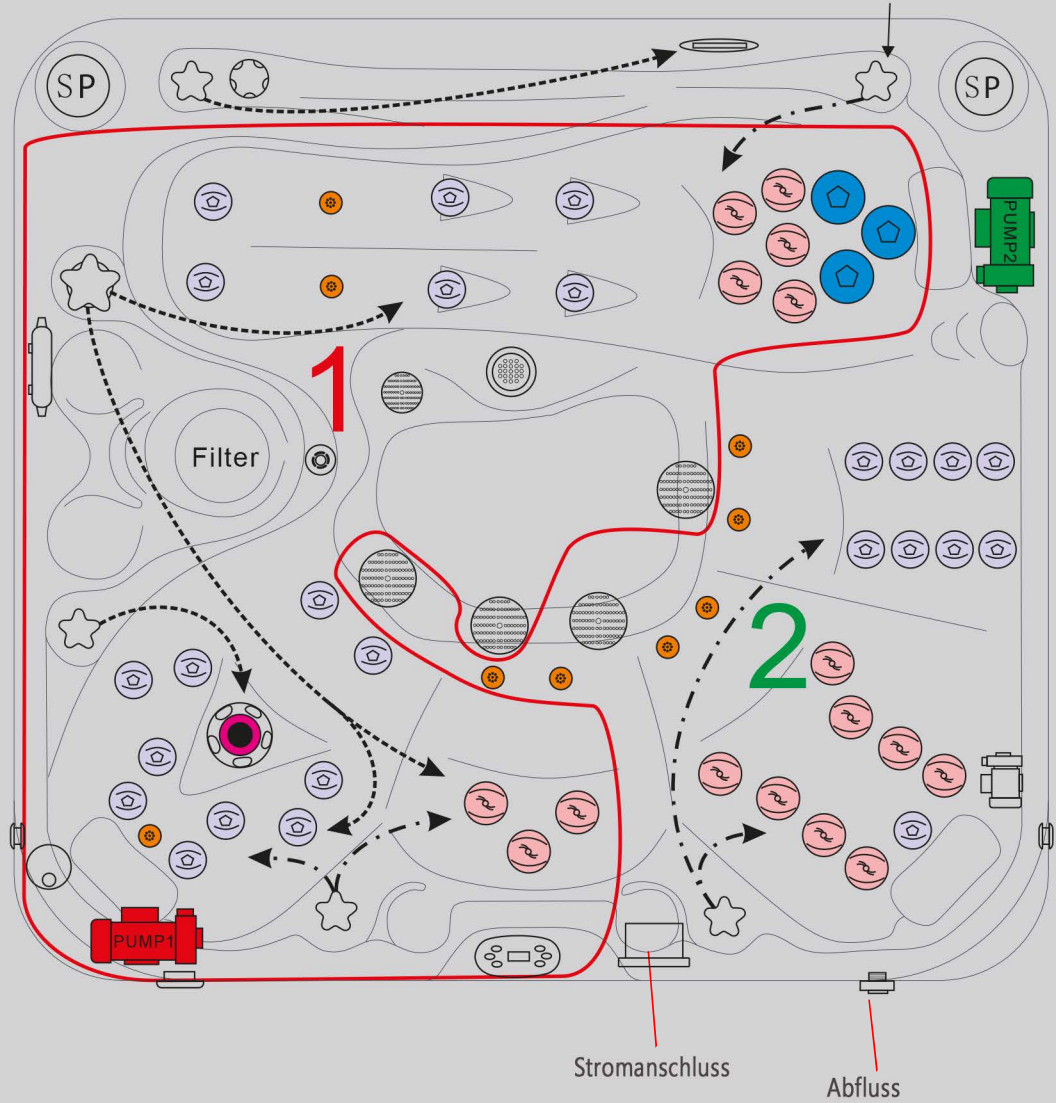

arrigato  
—spa|liebe deine Sinne

# TECHNISCHE ZEICHNUNG WHIRLPOOL MICHIGAN

- |  |            |  |                    |  |                                 |
|--|------------|--|--------------------|--|---------------------------------|
|  | Clusterjet |  | Air Pump           |  | Speaker                         |
|  | Mini Jet   |  | Water Diverter     |  | Controller & Heater<br>JZ6013x1 |
|  | Power Jet  |  | Air Control        |  | Drainage                        |
|  | Swim Jet   |  | Aromatherapy       |  | WTC50 Circ. Pump                |
|  | Blowerjet  |  | UV Lamp            |  | LP300 Mass. Pump                |
|  | Spa Light  |  | Pillow             |  | LP300 Mass. Pump                |
|  | Suction    |  | Filter lid Black   |  | TP600 Display                   |
|  | Suction    |  | Filter lid 4ch-949 |  |                                 |